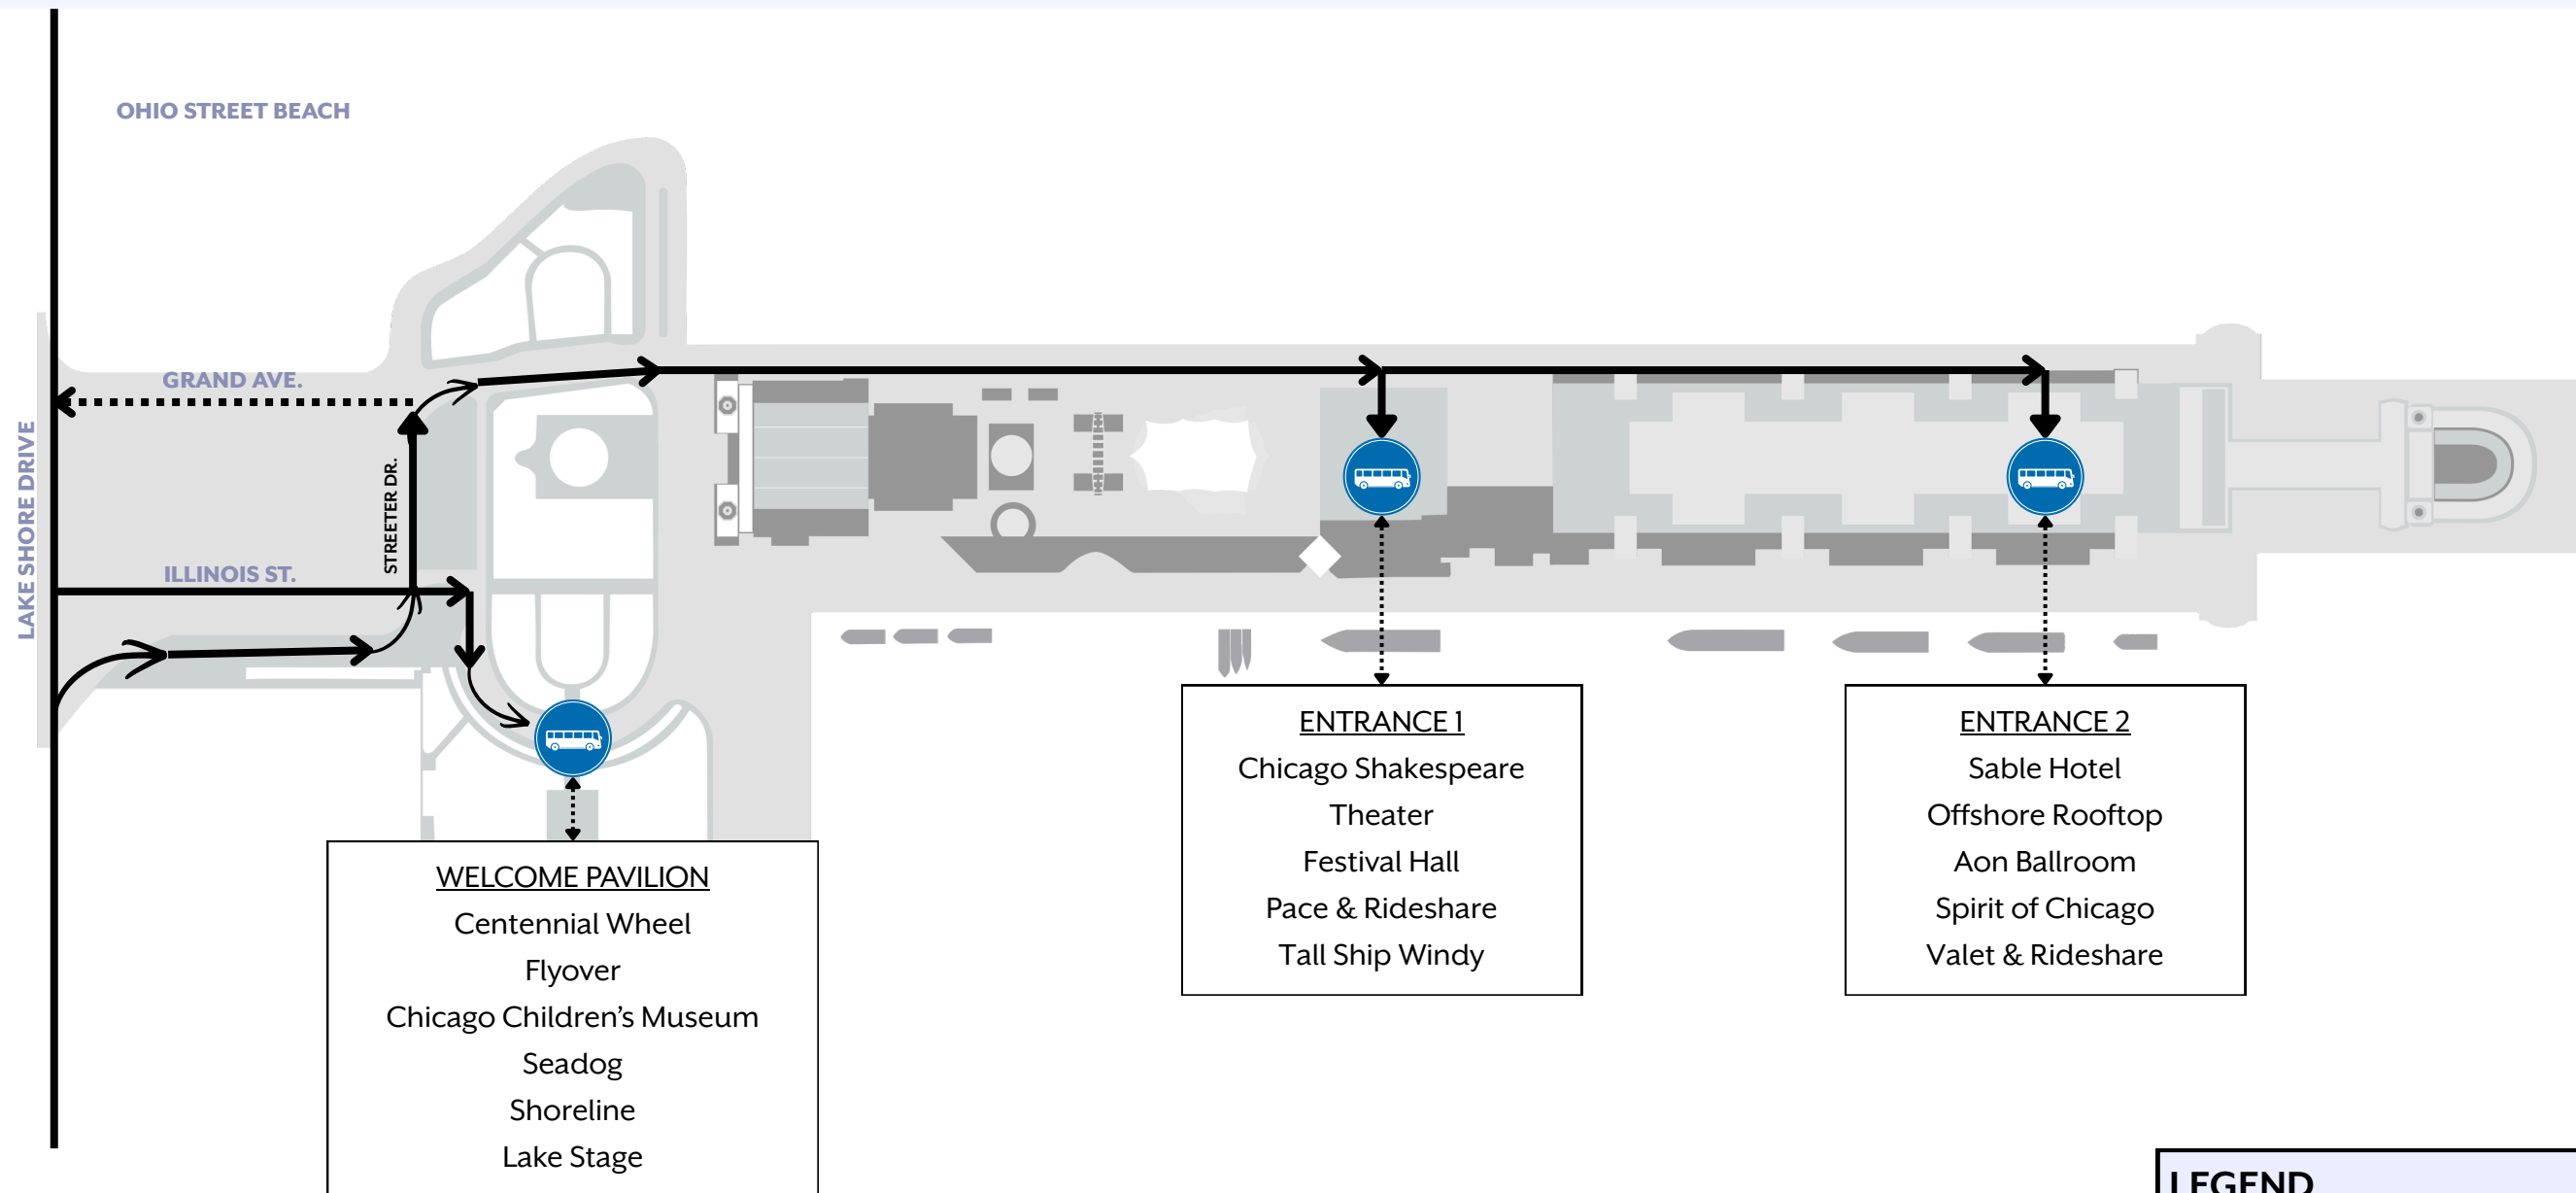

BUS DROP - OFF PLAN

LEGEND

-  Access to drop-off
-  Exit to off-site parking
-  Designated drop-off points

No bus/staging parking at Navy Pier. Any standing buses will be asked to leave Navy Pier and return when their groups are present for pick-up.